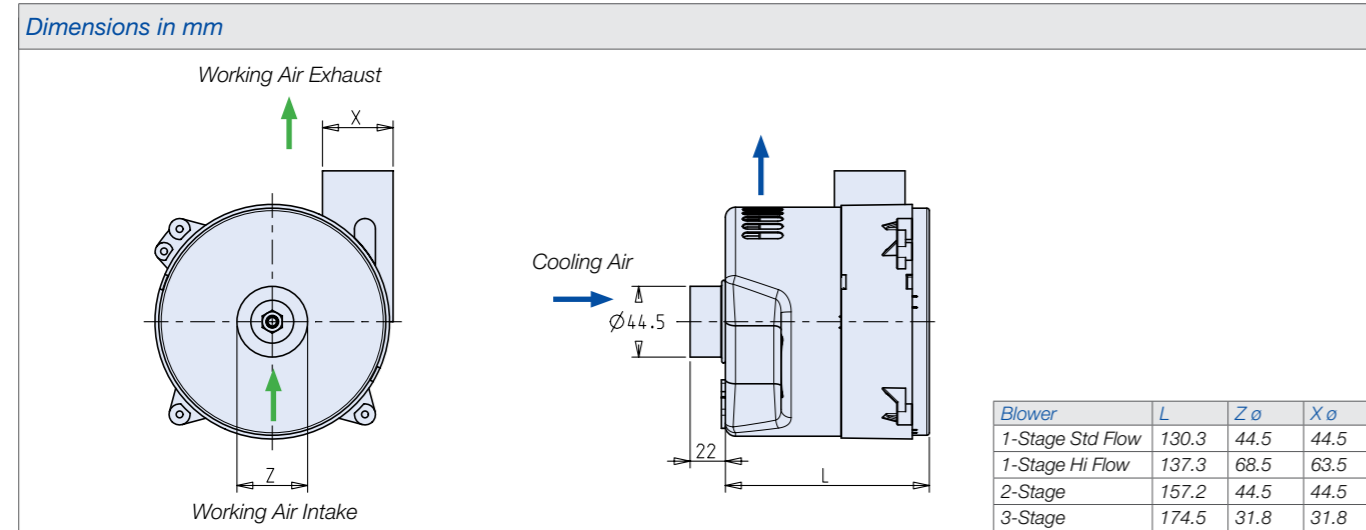

>> BB 89 145 mm AC | Mechanical Options

» Below mechanical options are available for all Blower series BB 145 mm AC

Peripheral working air discharge

Working air without intake tube and cooling air with intake tube

>> BB 89 145mm AC Digital Output

» A Digital Output option is available for all Blower series BB 145 mm AC

Digital Output and Pin Assignment shown without cooling air intake tube (A) and with cooling air intake tube (B)

>> BB 89 145 mm DC Mechanical Options

» Below mechanical options are available Blower series BB 145 mm DC

Working air without intake tube and cooling air with intake tube