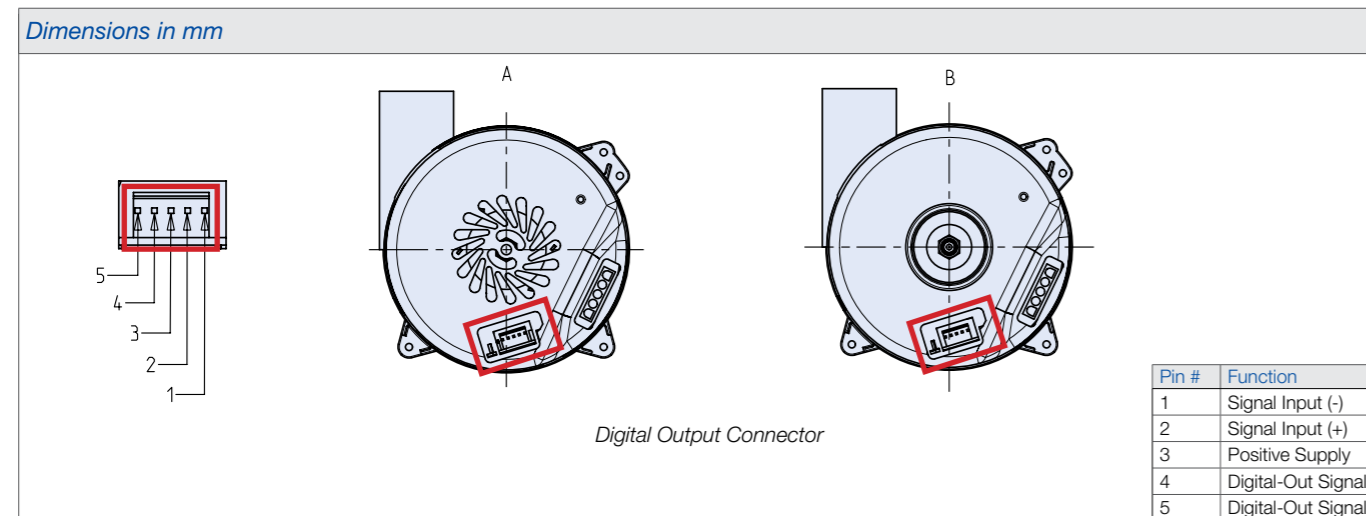

>> BB 89 145 mm AC | Mechanical Options

» Below mechanical options are available for all Blower series BB 145 mm AC

Peripheral working air discharge

Working air without intake tube and cooling air with intake tube

>> BB 89 145mm AC Digital Output

» A Digital Output option is available for all Blower series BB 145 mm AC

Digital Output and Pin Assignment shown without cooling air intake tube (A) and with cooling air intake tube (B)

>> BB 89 145 mm DC Mechanical Options

» Below mechanical options are available Blower series BB 145 mm DC

Working air without intake tube and cooling air with intake tube