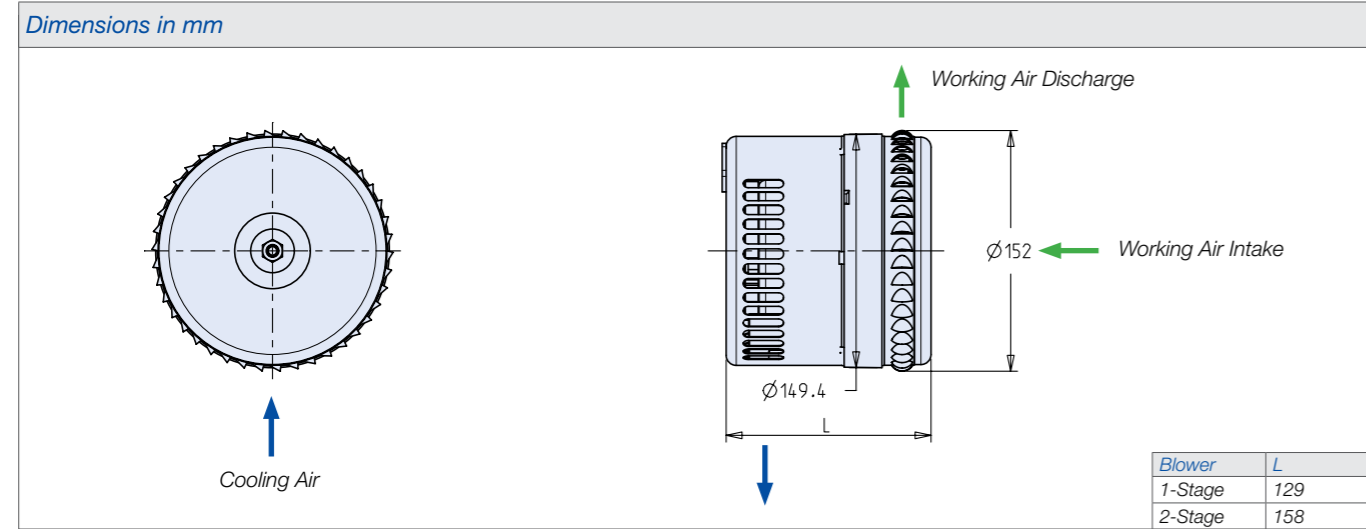

>> BB 89 145 mm AC | Mechanical Options

» Below mechanical options are available for all Blower series BB 145 mm AC

Peripheral working air discharge

Working air without intake tube and cooling air with intake tube

>> BB 89 145mm AC Digital Output

» A Digital Output option is available for all Blower series BB 145 mm AC

Digital Output and Pin Assignment shown without cooling air intake tube (A) and with cooling air intake tube (B)

>> BB 89 145 mm DC Mechanical Options

» Below mechanical options are available Blower series BB 145 mm DC

Working air without intake tube and cooling air with intake tube